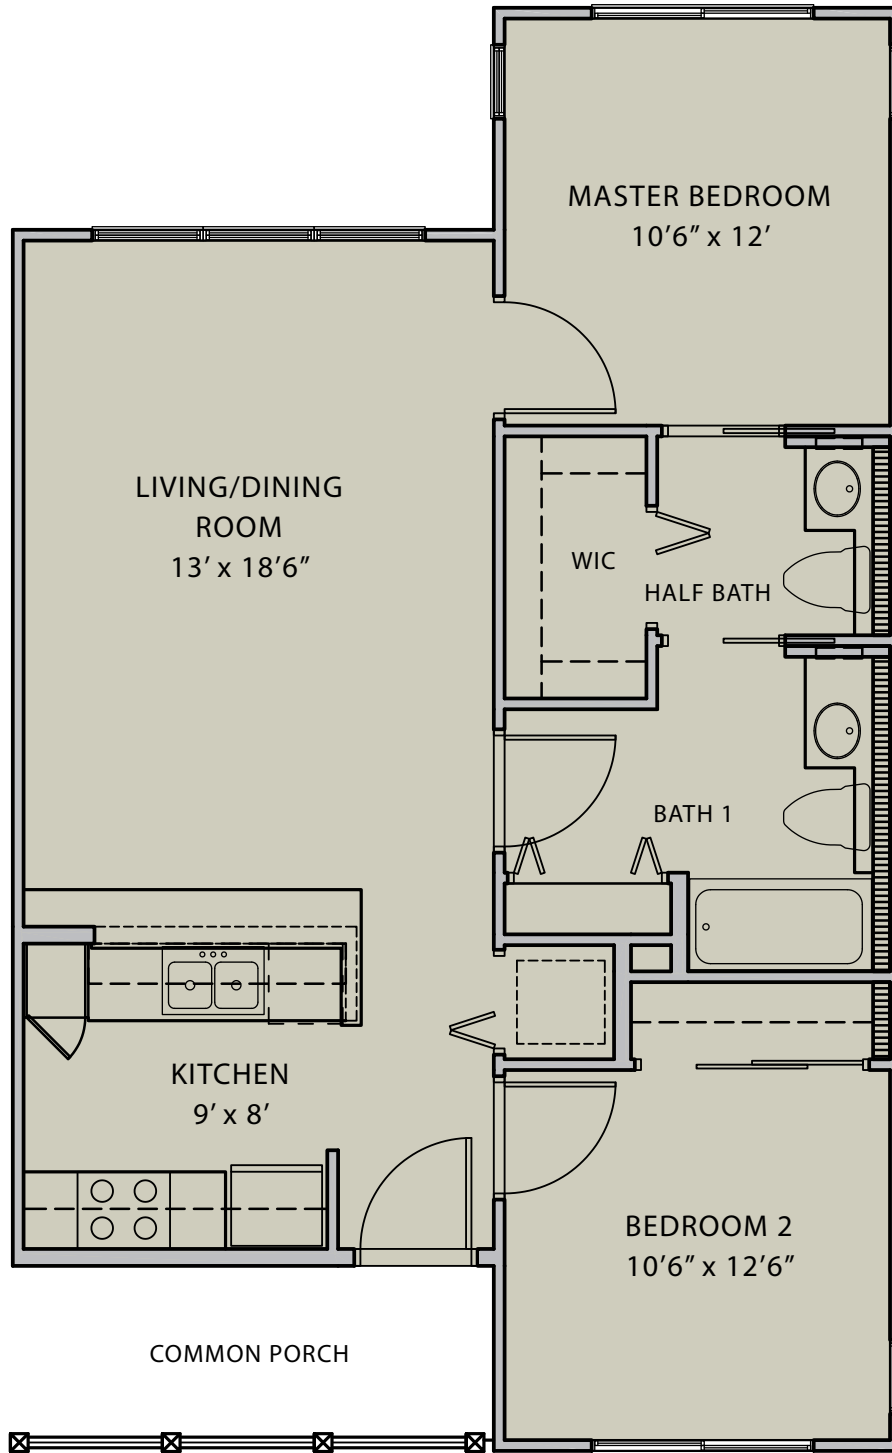

## Ulu Pono I

2 Bedrooms + 1.5 Baths

Total Living Area 751 sq.ft.

## Ulu Pono II

2 Bedrooms + 1.5 Baths

Total Living Area 751 sq.ft.

## Ho'omaka I

2 Bedrooms + 1.5 Baths  
Total Living Area 754 sq.ft.

## Ho'omaka II

2 Bedrooms + 1.5 Baths  
Total Living Area 754 sq.ft.